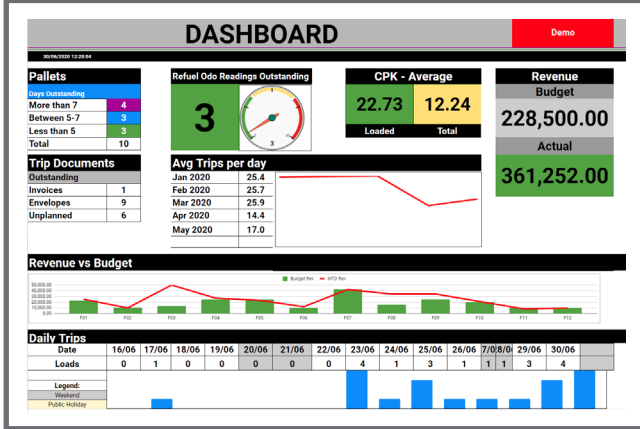

Fleet Planning / Dashboards - Big screen and cell phone / Pallet Tracking

Pallet Status Summary June 2020

Customer Name	Fleet No	Loading Date	Trip No	Pallet Doc No	No of Pallets Loaded	No of Pallets Rec
ACME Transport	F12	12/06/2020	500090	213213	33	34
Afisco	F01	23/06/2020	500001	4545	34	34
Bickboyz	F07	30/06/2020	500043	3432432	34	34
Coalboyz	F02	23/06/2020	500006	6767	34	34
Eccoc	F08	27/06/2020	500050	676767	34	34
Freshstaff	F10	16/06/2020	500070	5426	34	34
Gobear	F04	24/06/2020	500016	34343	34	34
Gobear	F09	10/06/2020	500061	45645	34	34
Worldwide	F06	26/06/2020	500032	3434	34	34
ZeeDee	F09	08/06/2020	500060	54325	34	34

Revenue and CPK reporting and POD turnaround times

View by company Gobear

Date	Driver	Envelopes	Returned	Invoiced	Planned	Load date	Customer
08/07/2020	Goodman Danpanzela	500095	N	N	Y	30/06/2020	Gobear
20/06/2020	Khanyisani Gxelo	500051	N	N	Y	30/06/2020	Gobear
23/06/2020	Alfred Baba	500003	N	N	Y	30/06/2020	Gobear
29/06/2020	Joseph Dlamini	500040	N	N	Y	25/06/2020	Gobear
26/06/2020	Isometry Bhengu	500015	N	N	Y	24/06/2020	Gobear
26/06/2020	Lucky Jama	500065	Y	N	Y	19/06/2020	Gobear

Fuel management / exceptions and consumption Dashboards

Fleet Number	SUM of Kms Tra	SUM of Litres	Consumption
F01	6131	3705	60.44
F02	7715	4320	55.99
F03	6319	3862	61.12
F04	4894	3103	63.40
F05	6744	3814	56.55
F06	6013	3246	53.99
F07	5663	3855	68.07
F08	5626	3681	65.42
F09	7328	4024	54.91
F10	5857	3226	55.08
F15	6162	3257	52.86
F18	4796	2904	60.56
F23	8759	4897	55.90
F28	5283	3047	57.68
F31	6089	3550	58.31
F32	4532	2858	63.05
F33	5063	3304	65.26