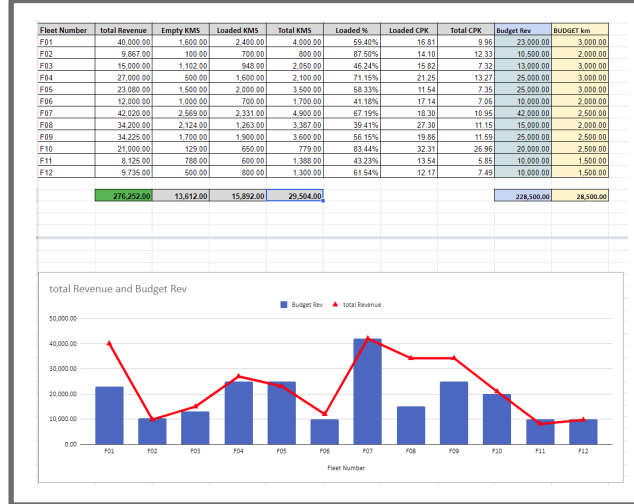

Fleet Planning / Dashboards - Big screen and cell phone / Pallet Tracking

Pallet Status Summary June 2020

Customer Name	Fleet No	Loading Date	Trip No	Pallet Doc No	No of Pallets Loaded	No of Pallets Rec
ACME Transport	F12	12/06/2020	500090	213213	33	34
Afisco	F01	23/06/2020	500001	4545	34	34
Bickboyz	F07	30/06/2020	500043	3432432	34	34
Coalboyz	F02	23/06/2020	500006	6767	34	34
Eccoc	F08	27/06/2020	500050	676767	34	34
Freshstaff	F10	16/06/2020	500070	5426	34	34
Gobear	F04	24/06/2020	500016	34343	34	34
Gobear	F09	10/06/2020	500061	45645	34	34
Worldwide	F06	26/06/2020	500032	3434	34	34
ZeeDee	F09	08/06/2020	500060	54325	34	34

Revenue and CPK reporting and POD turnaround times

View by company Gobear

Date	Driver	Envelopes	Returned	Invoiced	Planned	Load date	Customer
08/07/2020	Goodman Danpanzela	500095	N	N	Y	30/06/2020	Gobear
20/06/2020	Khanyisani Gxelo	500051	N	N	Y	30/06/2020	Gobear
23/06/2020	Alfred Baba	500003	N	N	Y	30/06/2020	Gobear
29/06/2020	Joseph Dlamini	500040	N	N	Y	25/06/2020	Gobear
26/06/2020	Isometry Bhengu	500015	N	N	Y	24/06/2020	Gobear
26/06/2020	Lucky Jama	500065	Y	N	Y	19/06/2020	Gobear