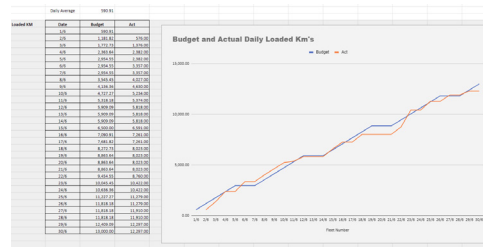

Fleet Planning / Dashboards - Big screen and cell phone / Pallet Tracking

Pallet Status Summary June 2020

Customer Name	Fleet No	Loading Date	Trip No	Pallet Doc No	No of Pallets Loaded	No of Pallets Rec
ACME Transport	F12	12/06/2020	500090	213213	33	34
Afisco	F01	23/06/2020	500001	4545	34	34
Bickboyz	F07	30/06/2020	500043	3432432	34	34
Coalboyz	F02	23/06/2020	500006	6767	34	34
Eccoc	F08	27/06/2020	500050	676767	34	34
Freshstaff	F10	16/06/2020	500070	5426	34	34
Gobear	F04	24/06/2020	500016	34343	34	34
Gobear	F09	10/06/2020	500061	45645	34	34
Worldwide	F06	26/06/2020	500032	3434	34	34
ZeeDee	F09	08/06/2020	500060	54325	34	34

Revenue and CPK reporting and POD turnaround times

View by company Gobear

Date	Driver	Envelopes	Returned	Invoiced	Planned	Load date	Customer
08/07/2020	Goodman Danpanzela	500095	N	N	Y	30/06/2020	Gobear
20/06/2020	Khanyisani Gxelo	500051	N	N	Y	30/06/2020	Gobear
23/06/2020	Alfred Baba	500003	N	N	Y	30/06/2020	Gobear
29/06/2020	Joseph Dlamini	500040	N	N	Y	25/06/2020	Gobear
26/06/2020	Isometry Bhengu	500015	N	N	Y	24/06/2020	Gobear
26/06/2020	Lucky Jama	500065	Y	N	Y	19/06/2020	Gobear