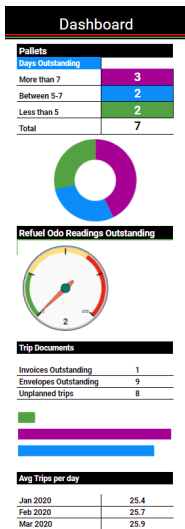

Fleet Planning / Dashboards - Big screen and cell phone / Pallet Tracking

Pallet Status Summary June 2020

Customer Name	Fleet No	Loading Date	Trip No	Pallet Doc No	No of Pallets Loaded	No of Pallets Rec
ACME Transport	F12	12/06/2020	500090	213213	33	34
Afisco	F01	23/06/2020	500001	4545	34	34
Bickboyz	F07	30/06/2020	500043	3432432	34	34
Coalboyz	F02	23/06/2020	500006	6767	34	34
Eccoc	F08	27/06/2020	500050	676767	34	34
Freshstaff	F10	16/06/2020	500070	5426	34	34
Gobear	F04	24/06/2020	500016	34343	34	34
Gobear	F09	10/06/2020	500061	45645	34	34
Worldwide	F06	26/06/2020	500032	3434	34	34
ZeeDee	F09	08/06/2020	500060	54325	34	34

Revenue and CPK reporting and POD turnaround times

View by company Gobear

Date	Driver	Envelopes	Returned	Invoiced	Planned	Load date	Customer
08/07/2020	Goodman Danpanzela	500095	N	N	Y	30/06/2020	Gobear
20/06/2020	Khanyisani Gxelo	500051	N	N	Y	30/06/2020	Gobear
23/06/2020	Alfred Baba	500003	N	N	Y	30/06/2020	Gobear
29/06/2020	Joseph Dlamini	500040	N	N	Y	25/06/2020	Gobear
26/06/2020	Isometry Bhengu	500015	N	N	Y	24/06/2020	Gobear
26/06/2020	Lucky Jama	500065	Y	N	Y	19/06/2020	Gobear

Fuel management / exceptions and consumption Dashboards

Fleet Number	SUM of Kms Tra	SUM of Litres	Consumption
F01	6131	3705	60.44
F02	7715	4320	55.99
F03	6319	3862	61.12
F04	4894	3103	63.40
F05	6744	3814	56.55
F06	6013	3246	53.99
F07	5663	3855	68.07
F08	5626	3681	65.42
F09	7328	4024	54.91
F10	5857	3226	55.08
F15	6162	3257	52.86
F18	4796	2904	60.56
F23	8759	4897	55.90
F28	5283	3047	57.68
F31	6089	3550	58.31
F32	4532	2858	63.05
F33	5063	3304	65.26