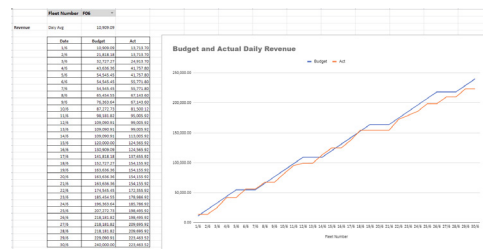

Fleet Planning / Dashboards - Big screen and cell phone / Pallet Tracking

Pallet Status Summary June 2020

Customer Name	Fleet No	Loading Date	Trip No	Pallet Doc No	No of Pallets Loaded	No of Pallets Rec
ACME Transport	F12	12/06/2020	500090	213213	33	34
Afisco	F01	23/06/2020	500001	4545	34	34
Bickboyz	F07	30/06/2020	500043	3432432	34	34
Coalboyz	F02	23/06/2020	500006	6767	34	34
Eccoc	F08	27/06/2020	500050	676767	34	34
Freshstaff	F10	16/06/2020	500070	5426	34	34
Gobear	F04	24/06/2020	500016	34343	34	34
Gobear	F09	10/06/2020	500061	45645	34	34
Worldwide	F06	26/06/2020	500032	3434	34	34
ZeeDee	F09	08/06/2020	500060	54325	34	34

Revenue and CPK reporting and POD turnaround times

View by company Gobear

Date	Driver	Envelopes	Returned	Invoiced	Planned	Load date	Customer
08/07/2020	Goodman Danpanzela	500095	N	N	Y	30/06/2020	Gobear
20/06/2020	Khanyisani Gxelo	500051	N	N	Y	30/06/2020	Gobear
23/06/2020	Alfred Baba	500003	N	N	Y	30/06/2020	Gobear
29/06/2020	Joseph Dlamini	500040	N	N	Y	25/06/2020	Gobear
26/06/2020	Isometry Bhengu	500015	N	N	Y	24/06/2020	Gobear
26/06/2020	Lucky Jama	500065	Y	N	Y	19/06/2020	Gobear